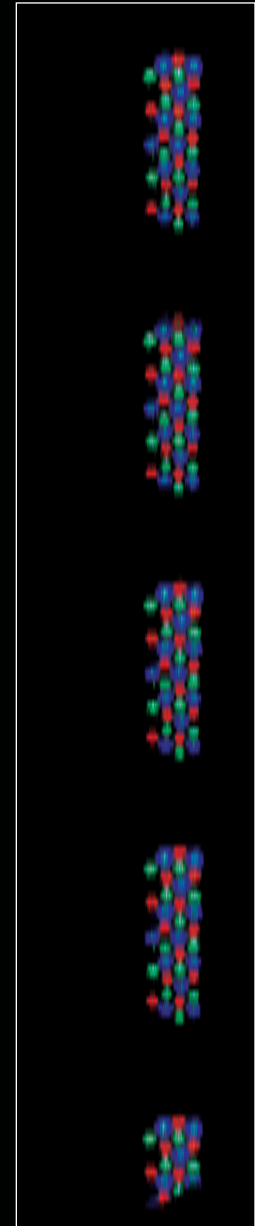

Yeah, it's that
much *brighter*.

CYGNUS™
200W Wash

=

SpectraPAR100™

or

Selador VIVID™

or

Colorblast®

Introducing the Cygnus 200W Wash, representing a leap forward for LED technology. Cygnus is one of the only luminaires in the world that uses integrated RGBW LEDs for in-lens color mixing—meaning that the color you see on the fixture is the color you’ll see on the stage. It’s also astoundingly bright, up to nearly five times as bright as other comparable fixtures and more than twice as efficient. This means more room on your rig and fewer lights to oversee. And with its excellent color rendering—as high as 92 CRI—Cygnus is proof that Wybron continues to advance the art of lighting.

TEL 800.624.0146 • WEB www.wybron.com

CONTROL

- Simple user interface to control 4 modes
- 8 or 16 bit controls mode for very precise color mixing
- Smooth fading with 3000:1 dimmer ratio and instant bumps.
- RGB Master mode allows you to pick a color using RGB and fade the selected color using one slider. The dimming is consistent with ordinary incandescent dimmers.
- RGBW mode allows you to use all four elements and pick exactly the color you want.
- Strobe mode, with frequency and duty cycle control, also control color cycling

SPECIFICATIONS

Weight: 14.46 lb

Dimensions:
8.0"H x 9.0"W x 14.0"L

Input Power: 220 watts peak

Peak Output: 4590 lumens

Lamp life: 60,000-hour LEDs

Color Rendering Index:
As high as 92

Connectors: 5 pin XLR IN and OUT for DMX/RDM control