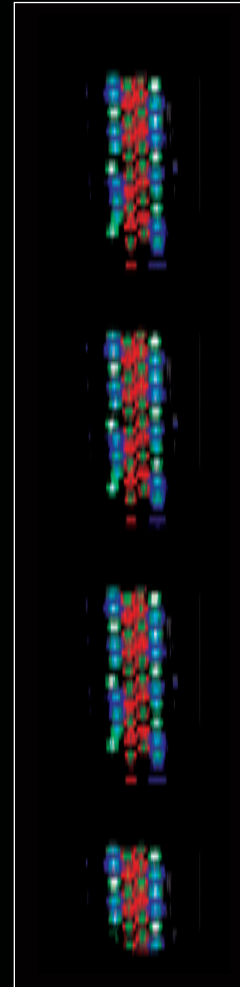

Yeah, it's that
much *brighter*.

CYGNUS™
200W Wash

=

SpectraPAR100™

or

Selador VIVID™

or

Colorblast®

Introducing the Cygnus 200W Wash, representing a leap forward for LED technology. Cygnus is one of the only luminaires in the world that uses integrated RGBW LEDs for in-lens color mixing—meaning that the color you see on the fixture is the color you’ll see on the stage. It’s also astoundingly bright, up to nearly five times as bright as other comparable fixtures and more than twice as efficient. This means more room on your rig and fewer lights to oversee. And with its excellent color rendering—as high as 92 CRI—Cygnus is proof that Wybron continues to advance the art of lighting.

TEL 800.624.0146 • WEB www.wybron.com

CONTROL

- Simple user interface to control 4 modes
- 8 or 16 bit controls mode for very precise color mixing
- Smooth fading with 3000:1 dimmer ratio and instant bumps.
- RGB Master mode allows you to pick a color using RGB and fade the selected color using one slider. The dimming is consistent with ordinary incandescent dimmers.
- RGBW mode allows you to use all four elements and pick exactly the color you want.
- Strobe mode, with frequency and duty cycle control, also control color cycling

SPECIFICATIONS

Weight: 14.46 lb

Dimensions:
8.0"H x 9.0"W x 14.0"L

Input Power: 220 watts peak

Peak Output: 4590 lumens

Lamp life: 60,000-hour LEDs

Color Rendering Index:
As high as 92

Connectors: 5 pin XLR IN and OUT for DMX/RDM control