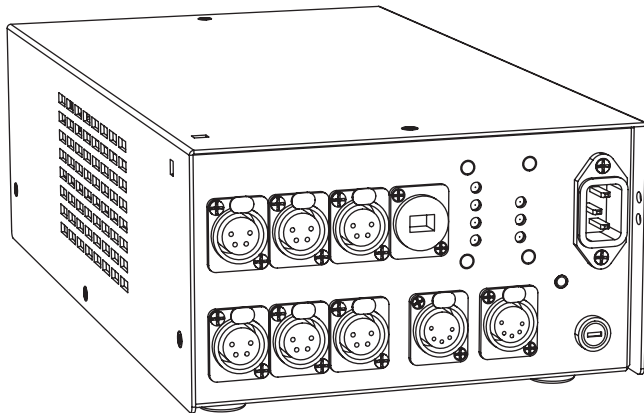

## General

A component of the Wybron Infotrace Series of Products

Control and power for the following Wybron products:

- NEXERA LX Luminaires
- CXI IT Color Changers
- COLORAM IT Color Changers
- ECLIPSE IT SHUTTER/ECLIPSE IT IRIS Dowsers
- FORERUNNER Color Changers

Front & rear LEDs indicating signal and power

Integrated stainless steel safety cable

Truss or rack mountable; free standing

.063" aluminum sheet metal construction

RJ-45 connector for ethernet input

Six 4 pin XLR connector for power and data

Two 5 pin XLR connector for 2 DMX universes of output

Made in USA