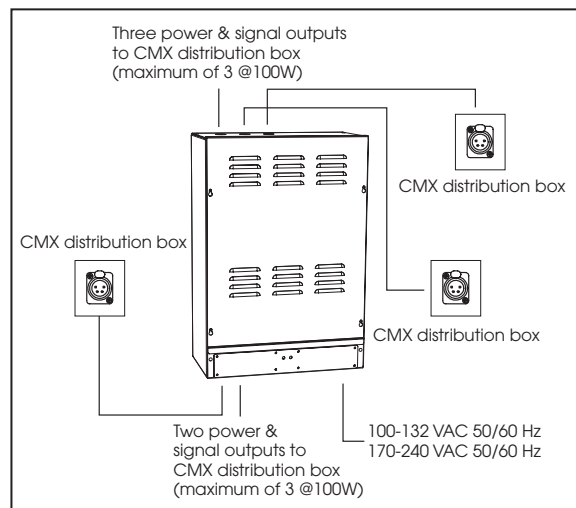

Front indicating signal and power

.063" aluminum sheet metal construction

Power and data connections made on DIN rail

UL Approved

Made in USA

**Power/Data**

Accepts all standard voltages worldwide (100-132 VAC 50/60 Hz and 170-240 VAC 50/60 Hz)

Sends/passes 24v DC and DXM/RDM

**XLR Connector Pin Out**

XLR Pin #	Function	Conductor Size
1	Ground	14 AWG
2	Data +	22 AWG
3	Data -	22 AWG
4	24 Volts DC	14 AWG

*\*Not Compatible with Ram II Power Supplies*

**Wiring Diagram**

**Control**

Uses DMX512-A Protocol

Infotrace features available using ANSI E1.20 – 2006 Remote Device Management over USITT DMX512 standard

**Parameters and features selectable with Infotrace/RDM:**