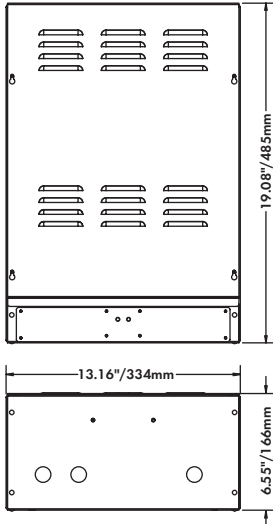

Front indicating signal and power

.063" aluminum sheet metal construction

Power and data connections made on DIN rail

UL Approved

Made in USA

**Power/Data**

Accepts all standard voltages worldwide (100-132 VAC 50/60 Hz and 170-240 VAC 50/60 Hz)

Sends/passes 24v DC and DXM/RDM

**XLR Connector Pin Out**

XLR Pin #	Function	Conductor Size
1	Ground	14 AWG
2	Data +	22 AWG
3	Data -	22 AWG
4	24 Volts DC	14 AWG

*\*Not Compatible with Ram II Power Supplies*

- Device Label
- Firmware Upgrade

**Infotrace/RDM feedback information**

- Type of Device
- Voltage Output Sensor
- Device Drop Warning

**Dimensions & Weights**

PS-450i Model 20250

**Weight:** 16.40 lbs./7.44kg

\* Available in 3', 5', 10', 15', 25', 50', 75', & 100' lengths

**Advancing The Art Of Lighting**